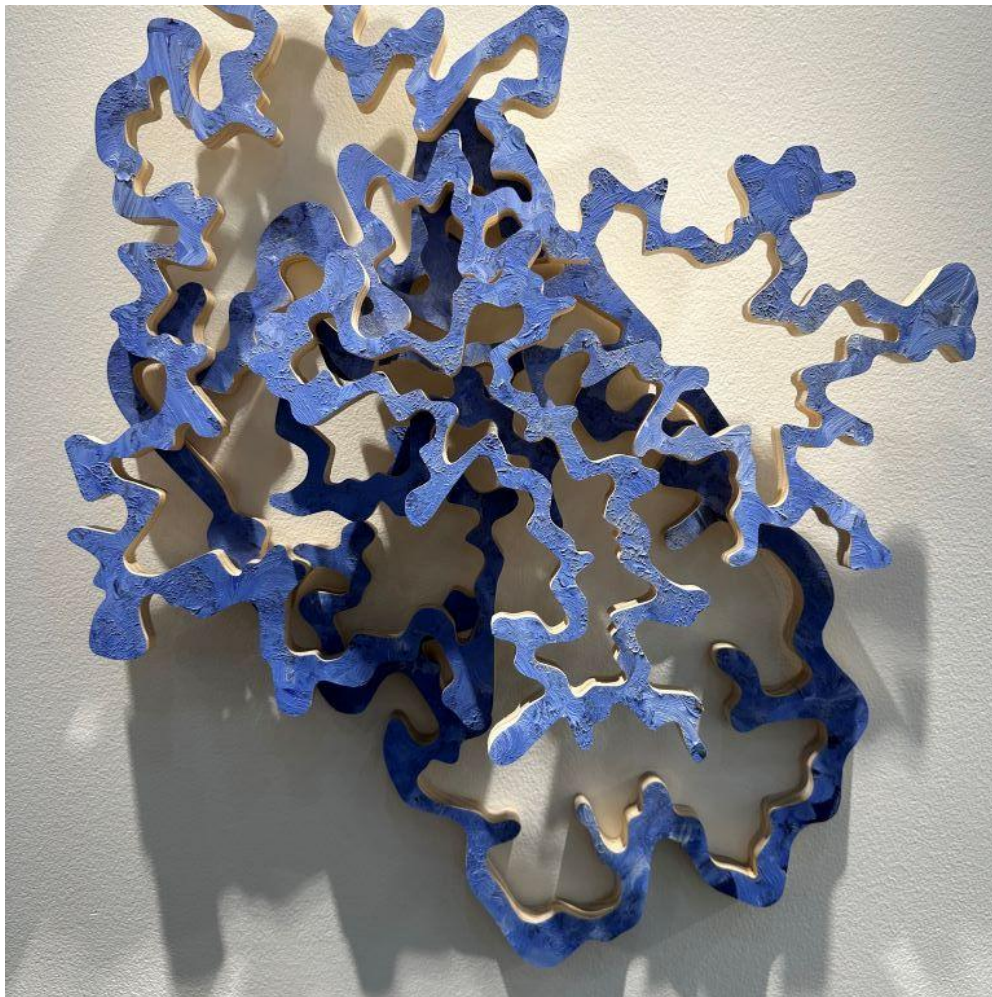

Ei Cullina

In June

$1400

2023
23.5" x 19" x 3"
Pine wood and acrylic paint