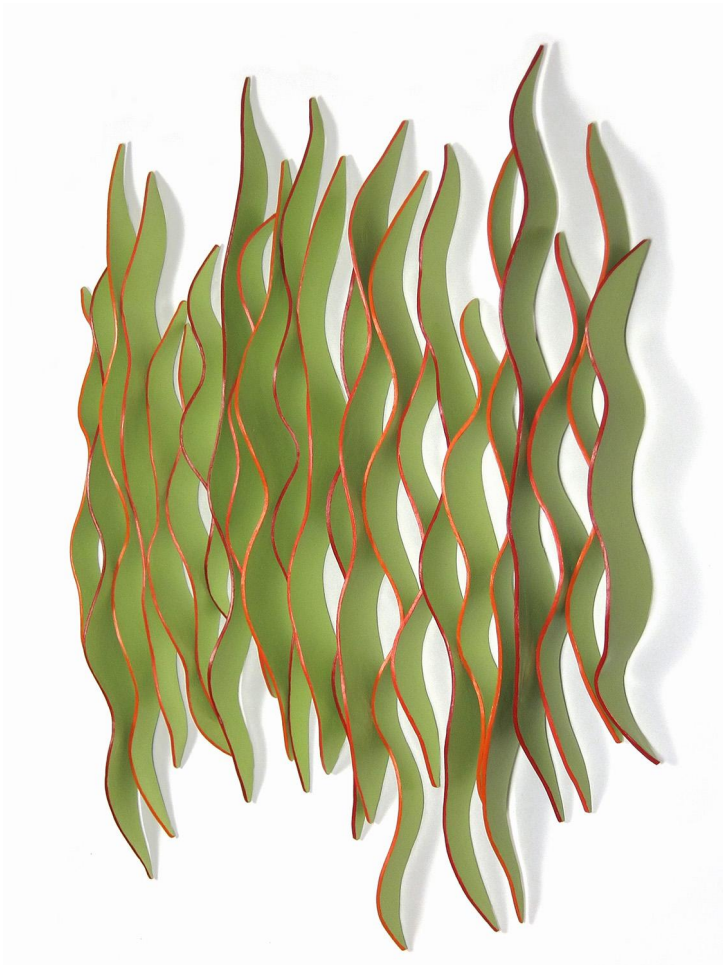

Shelley Gilchrist

Rabbit-Proof

$750

2019
29" x 26" x 2.25"
acrylic on epoxy clay