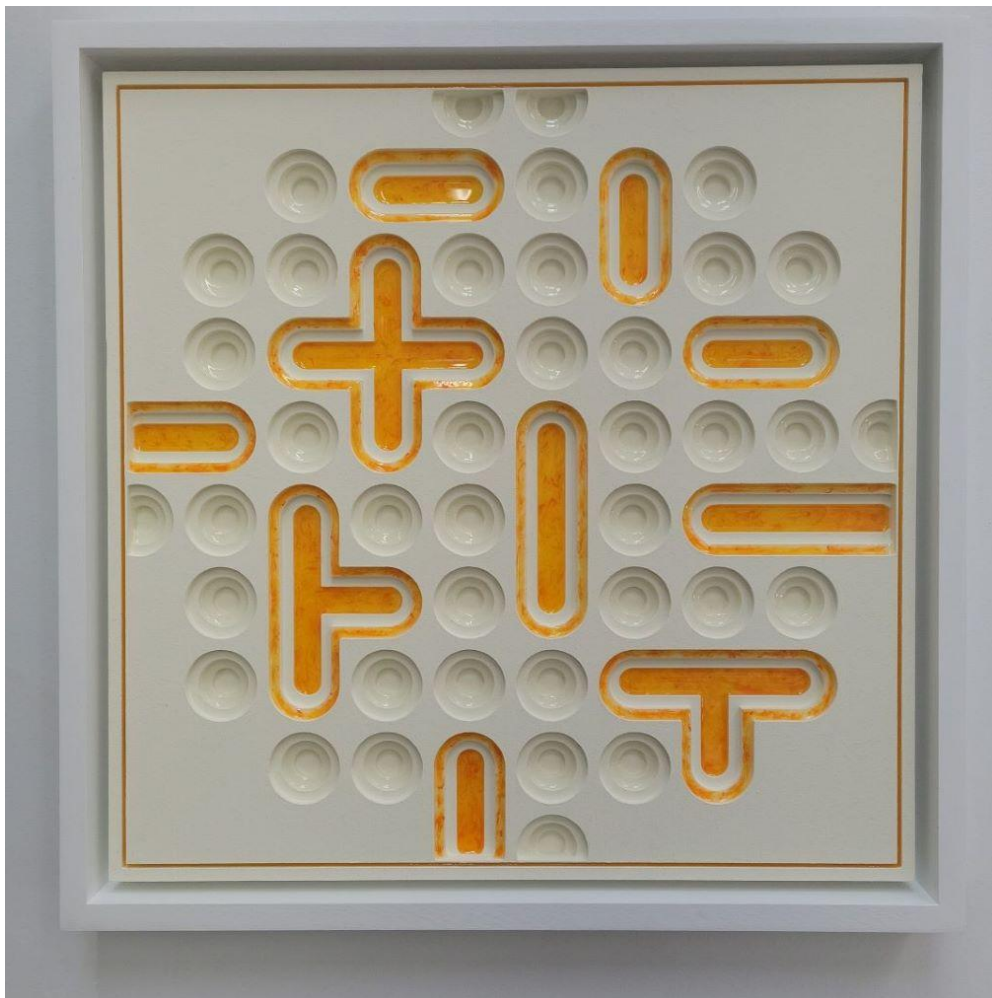

Michael Litewski

Marmalade Sky

$1500

2023

26" x 26"

CNC carved precision board, Acrylic Paint, Resin with Artist
made frame