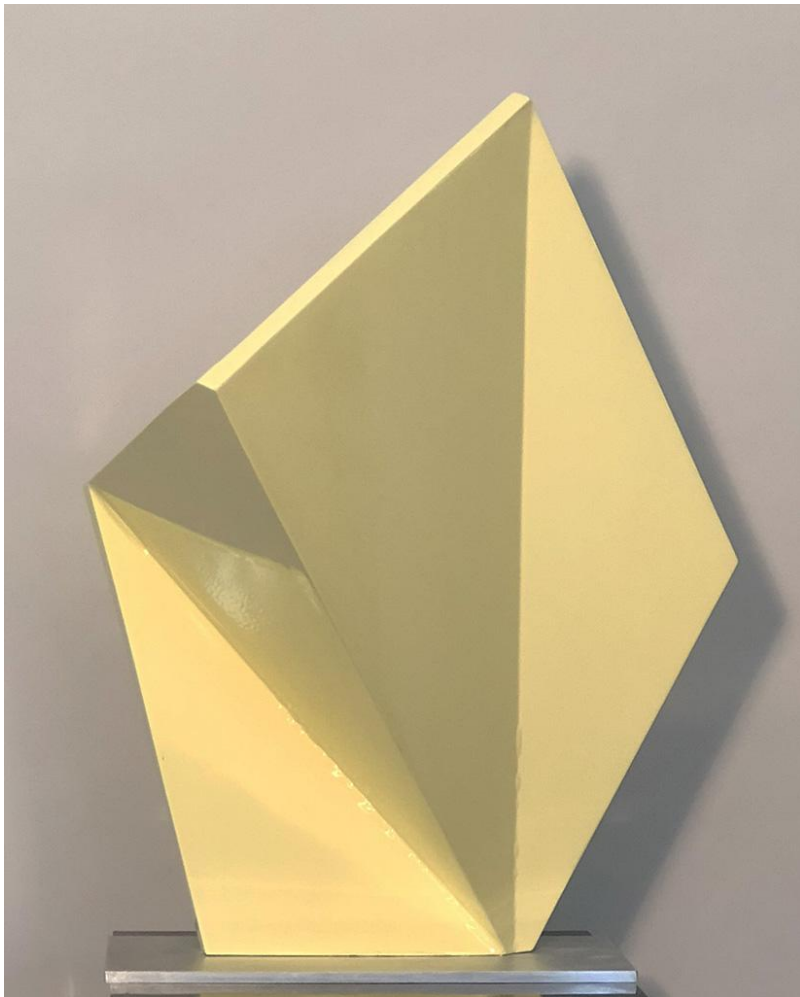

Christopher Newman

Crossing V

$2,500

2013
24" x 20" x 18"
Aluminum