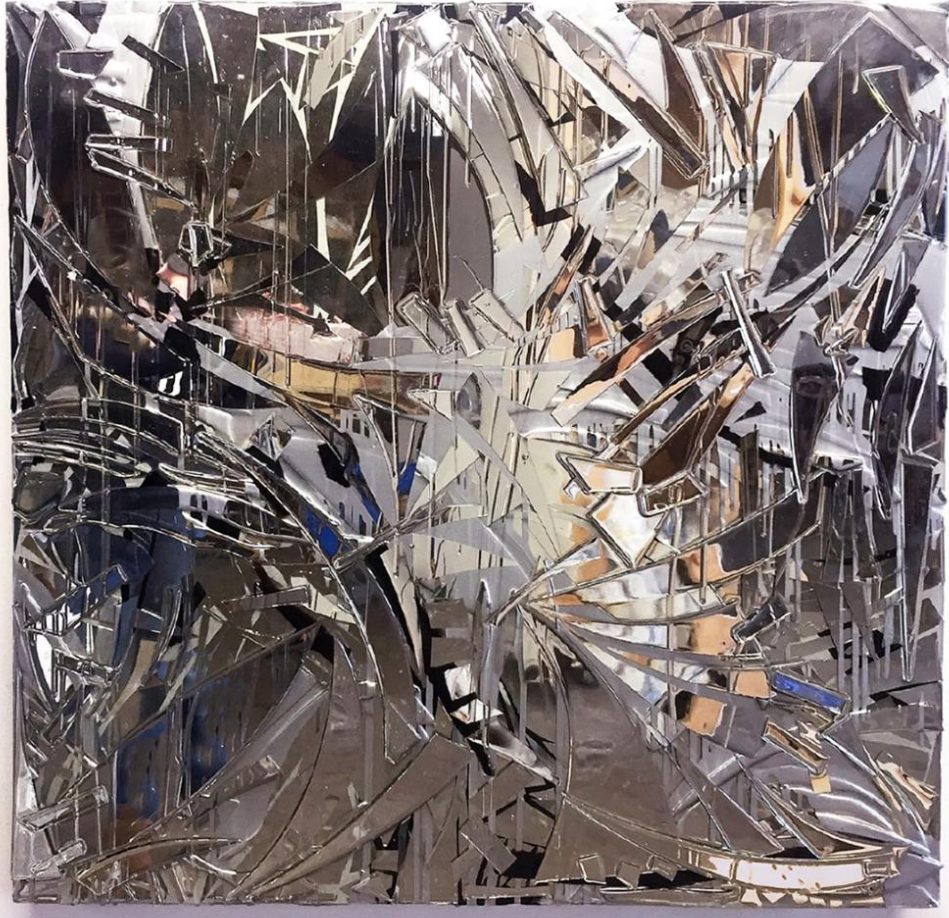

31" x 21" x 5"

Basswood, ash; salvaged oak chair back

Connie Noyes

Le Désordre des Choses

\$4500

2012-2020
30" x 30" x 5" as shown
studio debris, wood, fabric, resin, hardware

Connie Noyes

Mirror and Chrome