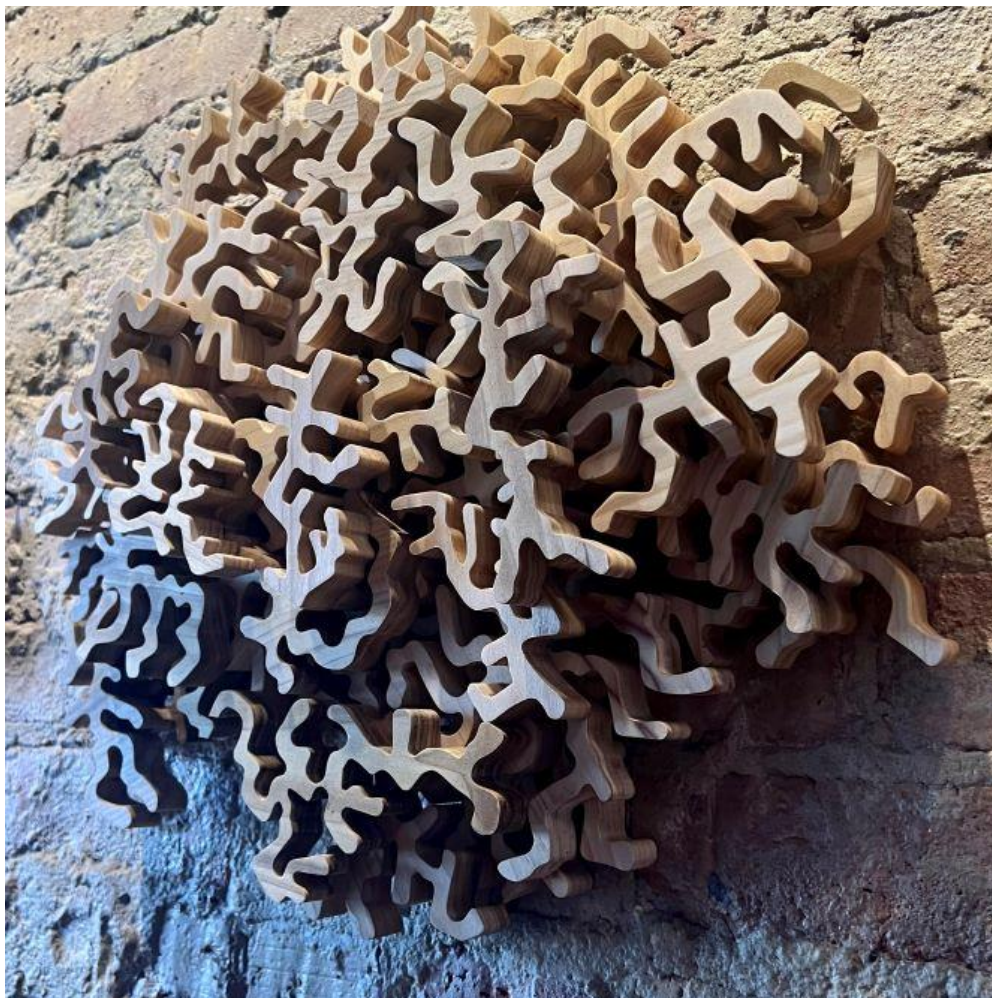

\$1400

2023
23.5" x 19" x 3"
Pine wood and acrylic paint

Ei Cullina

Upon Arrival

\$2200

2023

22" x 19.5" x 6"

Maple, Oak, Pine, and Poplar wood